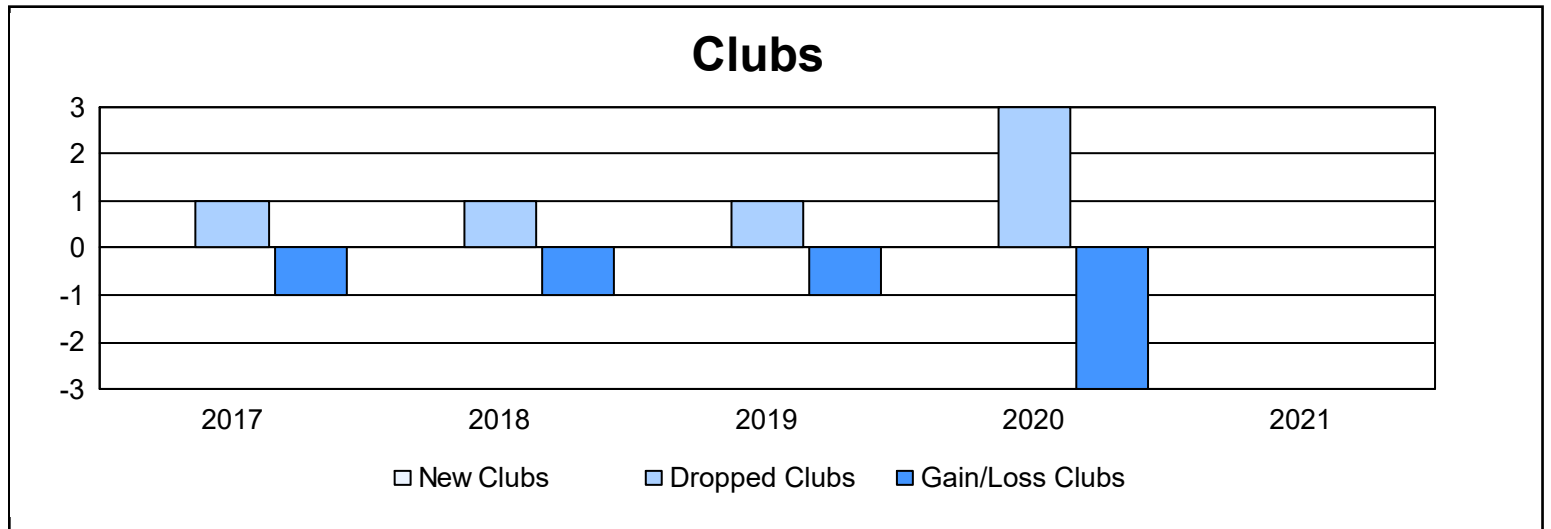

Year	New Clubs	Dropped Clubs	Gain/ Loss Clubs	New Members	Charter Members	Reinstate Members	Transfer Members	Total Member Added	Total Members Dropped	Gain/ Loss Members
2016-2017	0	1	-1	65	0	1	3	69	92	-23
2017-2018	0	1	-1	74	2	2	10	88	139	-51
2018-2019	0	1	-1	57	0	3	3	63	84	-21
2019-2020	0	3	-3	40	1	4	1	46	115	-69
2020-2021	0	0	0	28	3	31	5	67	124	-57
<b>Average</b>	<b>0</b>	<b>1</b>	<b>-1</b>	<b>53</b>	<b>1</b>	<b>8</b>	<b>4</b>	<b>67</b>	<b>111</b>	<b>-44</b>

### Membership Composition June 2021 Cumulative