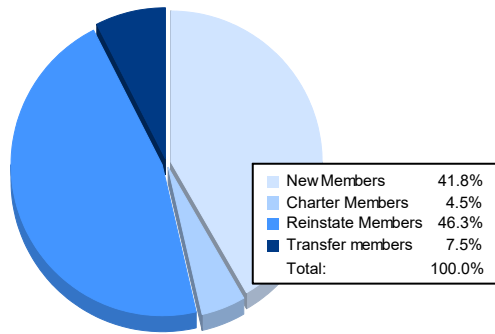

Year	New Clubs	Dropped Clubs	Gain/ Loss Clubs	New Members	Charter Members	Reinstate Members	Transfer Members	Total Member Added	Total Members Dropped	Gain/ Loss Members
2016-2017	0	1	-1	65	0	1	3	69	92	-23
2017-2018	0	1	-1	74	2	2	10	88	139	-51
2018-2019	0	1	-1	57	0	3	3	63	84	-21
2019-2020	0	3	-3	40	1	4	1	46	115	-69
2020-2021	0	0	0	28	3	31	5	67	124	-57
<b>Average</b>	<b>0</b>	<b>1</b>	<b>-1</b>	<b>53</b>	<b>1</b>	<b>8</b>	<b>4</b>	<b>67</b>	<b>111</b>	<b>-44</b>

### Membership Composition June 2021 Cumulative

### Gender Composition June 2021 Cumulative