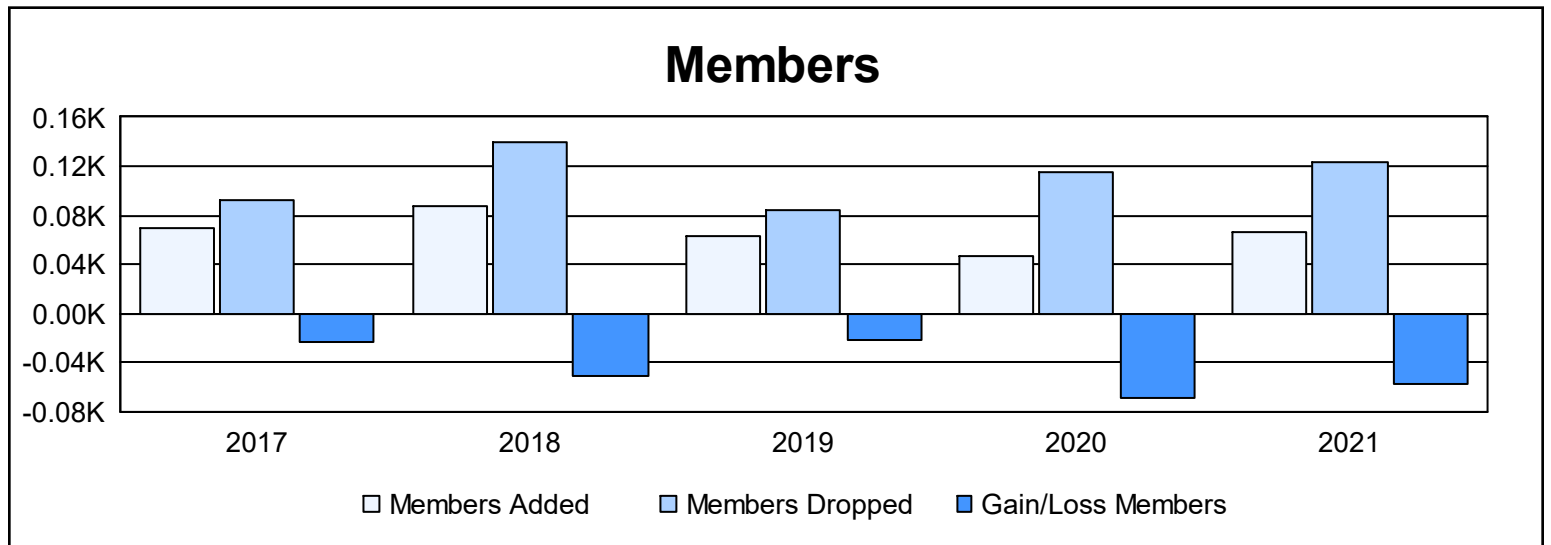

Year	New Clubs	Dropped Clubs	Gain/ Loss Clubs	New Members	Charter Members	Reinstate Members	Transfer Members	Total Member Added	Total Members Dropped	Gain/ Loss Members
2016-2017	0	1	-1	65	0	1	3	69	92	-23
2017-2018	0	1	-1	74	2	2	10	88	139	-51
2018-2019	0	1	-1	57	0	3	3	63	84	-21
2019-2020	0	3	-3	40	1	4	1	46	115	-69
2020-2021	0	0	0	28	3	31	5	67	124	-57
<b>Average</b>	<b>0</b>	<b>1</b>	<b>-1</b>	<b>53</b>	<b>1</b>	<b>8</b>	<b>4</b>	<b>67</b>	<b>111</b>	<b>-44</b>

### Membership Composition June 2021 Cumulative